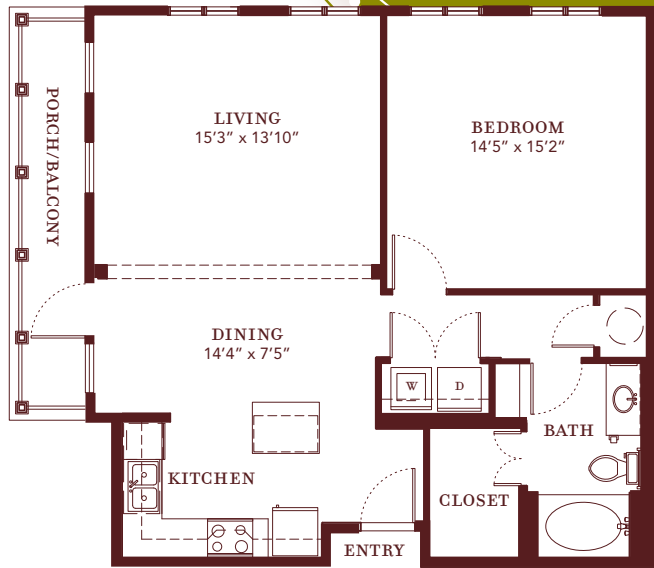

Floor plans are artist renderings and may vary in precise detail and dimension from our individual constructed homes.

the Sere

1 BEDROOM | 1 BATHROOM
855 SQ. FT.

fall in love with this home's
KITCHEN WITH ISLAND
GARDEN TUB IN BATH
GENEROUS BEDROOM SIZE

the Gibson

1 BEDROOM | 1 BATHROOM
711 SQ. FT.

fall in love with this home's
KITCHEN WITH ISLAND
GARDEN TUB IN BATH

the root of living well

1400 MILTON STREET | NEW ORLEANS, LA 70122
504-284-GROW(4769) | FAX 504-282-2324
WWW.COLUMBIAPARC.COM