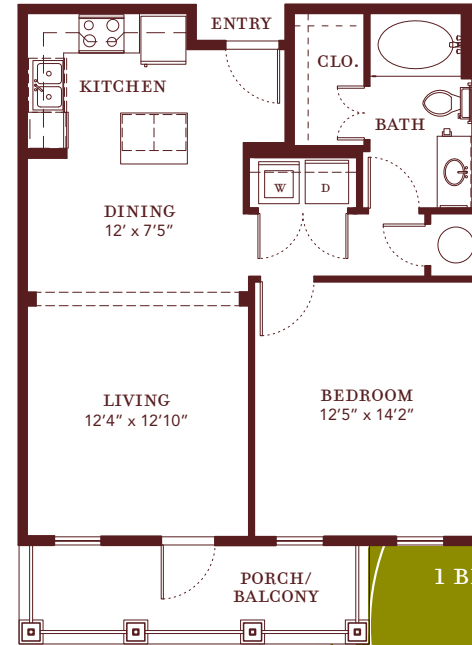

Floor plans are artist renderings and may vary in precise detail and dimension from our individual constructed homes.

the Sere

1 BEDROOM | 1 BATHROOM
855 SQ. FT.

fall in love with this home's
KITCHEN WITH ISLAND
GARDEN TUB IN BATH
GENEROUS BEDROOM SIZE

the Gibson

1 BEDROOM | 1 BATHROOM
711 SQ. FT.

fall in love with this home's
KITCHEN WITH ISLAND
GARDEN TUB IN BATH

the root of living well

1400 MILTON STREET | NEW ORLEANS, LA 70122
504-284-GROW(4769) | FAX 504-282-2324
WWW.COLUMBIAPARC.COM